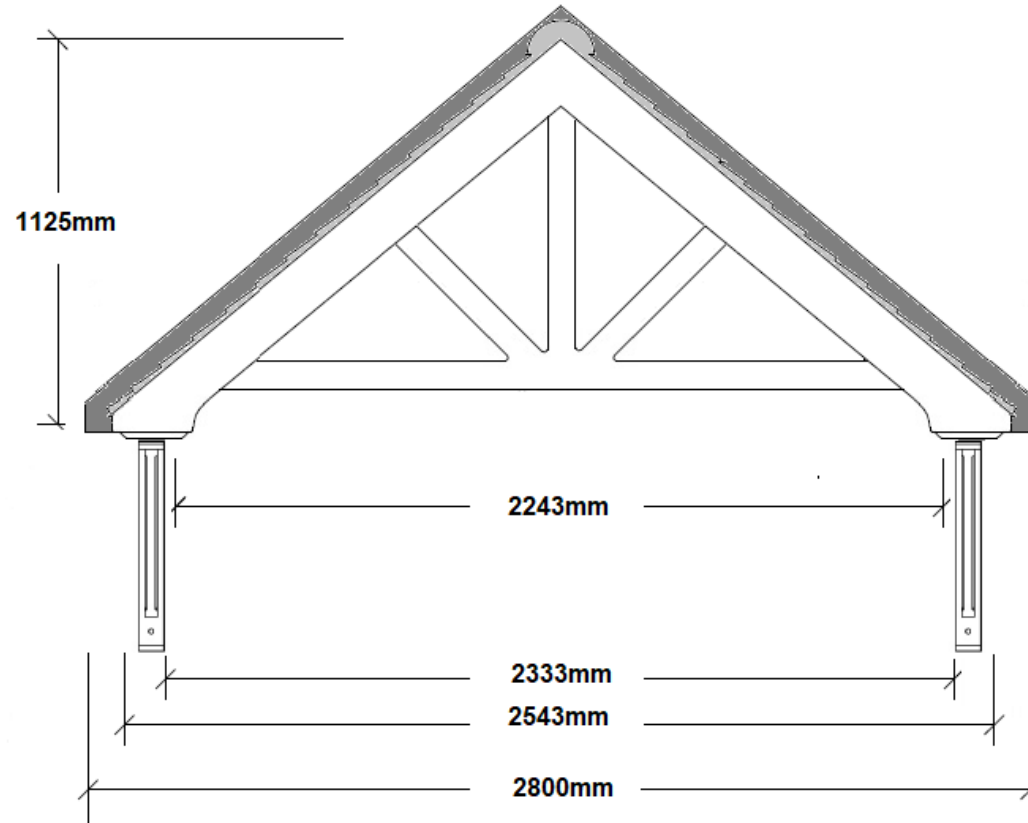

DO NOT SCALE DRAWINGS

HOUSE OF  **CANOPIES**

Product:

XL GRP LANGDALE
2800 x 750mm

House Of Canopies Ltd
Unit 86, Marston Moor Business Park
Tockwith
YO26 7QF

Tel: 01423 874 753
Email: info@houseofcanopies.co.uk
Web: www.houseofcanopies.co.uk