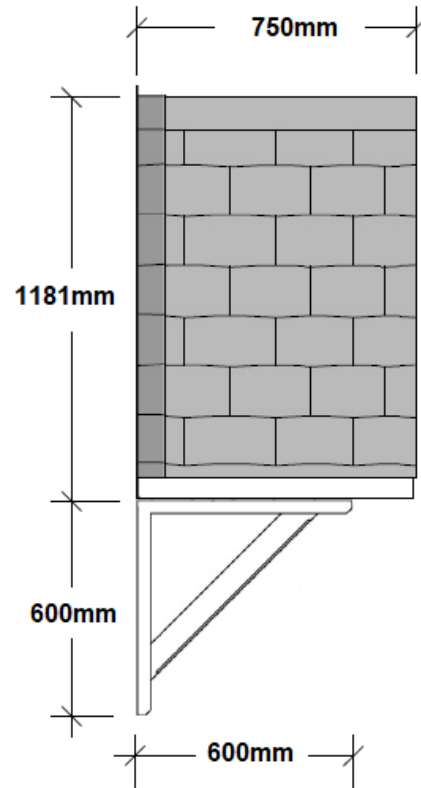

DO NOT SCALE DRAWINGS

HOUSE OF  **CANOPIES**

Product:

XL GRP LANGDALE
2800 x 750mm

House Of Canopies Ltd
Unit 86, Marston Moor Business Park
Tockwith
YO26 7QF

Tel: 01423 874 753
Email: info@houseofcanopies.co.uk
Web: www.houseofcanopies.co.uk